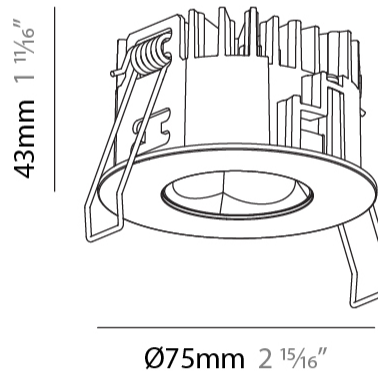

GENERAL

Series: Oiko Pro Round
Subseries: Oiko Pro Round
Brand: Prolicht
Division: Architectural
Mounting Type: Recessed
Mounting Location: Ceiling
Subcategory: Downlight

PHYSICAL

Shape: Round
Diameter (mm): 75
Diameter (in): 2 15/16
Height (mm): 43
Height (in): 1 11/16
Ceiling Thickness (mm): 1 - 25
Ceiling Thickness (in): 1/16 - 1 3/16
Min. Recessing Depth (mm): 50
Min. Recessing Depth (in): 1 15/16
Light Distribution: Direct
Diffuser: Lens Pack - Spread Lens / Linear Spread Lens / Honeycomb Louver
Fixture Finish: SSR / BKV / CWI / CRY / HAB / UFT / ITA / RUA / FTG / MYG / LOD / PUS / FRO / FUP / KIA / POP / BLS / SPG / MEY / GOH / GUM / CHC / COM / ABZ / JAG / OBR / MOS / ROR
Fixture Material: Aluminum Die Cast
Cut-out Measurements: 68mm / 2 11/16" Diameter

ELECTRICAL

Lamp Type: LED (Zhaga Standard)
Input Wattage (W): 14
Total Output Wattage (W): 12.7
Dimming: Dali Dimming
Driver Included: No
Driver Location: Recessed Housing
Driver Type: Constant Current - Universal (120Vac only for DALI driver)
Driver Class: Class 2
Input Voltage (V): 120 - 277
Constant Current (MA): 700

LED

Color Temperature (°K): 2700-6500 Tunable White
Max. Delivered Lumen (lm): 1381
Nominal Lumen (lm): 1460
CRI: >93 CRI
Lamp Life (hrs): 50000
Special LEDs offerings: Tunable White

OPTICAL

Reflector°: 62
Adjustability: Fixed

RATINGS AND CERTIFICATIONS

Certified By: Certified for North American Standards
IP rating: IP20