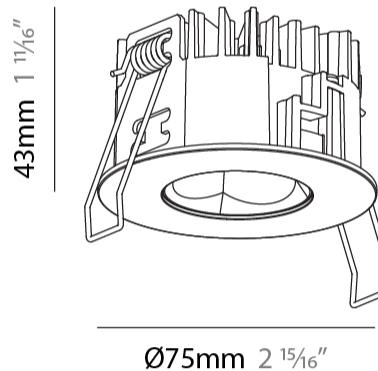

GENERAL

Series: Oiko Pro Round
Subseries: Oiko Pro Round
Brand: Prolicht
Division: Architectural
Mounting Type: Recessed
Mounting Location: Ceiling
Subcategory: Downlight

PHYSICAL

Shape: Round
Diameter (mm): 75
Diameter (in): 2 ¹⁵/₁₆
Height (mm): 43
Height (in): 1 ¹¹/₁₆
Ceiling Thickness (mm): 1 - 25
Ceiling Thickness (in): 1/16 - 1 3/16
Min. Recessing Depth (mm): 50
Min. Recessing Depth (in): 1 ¹⁵/₁₆
Light Distribution: Direct
Diffuser: Lens Pack - Spread Lens / Linear Spread Lens / Honeycomb Louver
Fixture Finish: SSR / BKV / CWI / CRY / HAB / UFT / ITA / RUA / FTG / MYG / LOD / PUS / FRO / FUP / KIA / POP / BLS / SPG / MEY / GOH / GUM / CHC / COM / ABZ / JAG / OBR / MOS / ROR
Fixture Material: Aluminum Die Cast
Cut-out Measurements: 68mm / 2 11/16" Diameter

ELECTRICAL

Lamp Type: LED (Zhaga Standard)
Input Wattage (W): 14
Total Output Wattage (W): 12.7
Dimming: Dali Dimming
Driver Included: No
Driver Location: Recessed Housing
Driver Type: Constant Current - Universal (120Vac only for DALI driver)
Driver Class: Class 2
Input Voltage (V): 120 - 277
Constant Current (MA): 700

LED

Color Temperature (°K): 2700-6500 Tunable White
Max. Delivered Lumen (lm): 1381
Nominal Lumen (lm): 1460
CRI: >93 CRI
Lamp Life (hrs): 50000
Special LEDs offerings: Tunable White

OPTICAL

Reflector°: 62
Adjustability: Fixed

RATINGS AND CERTIFICATIONS

Certified By: Certified for North American Standards
IP rating: IP20